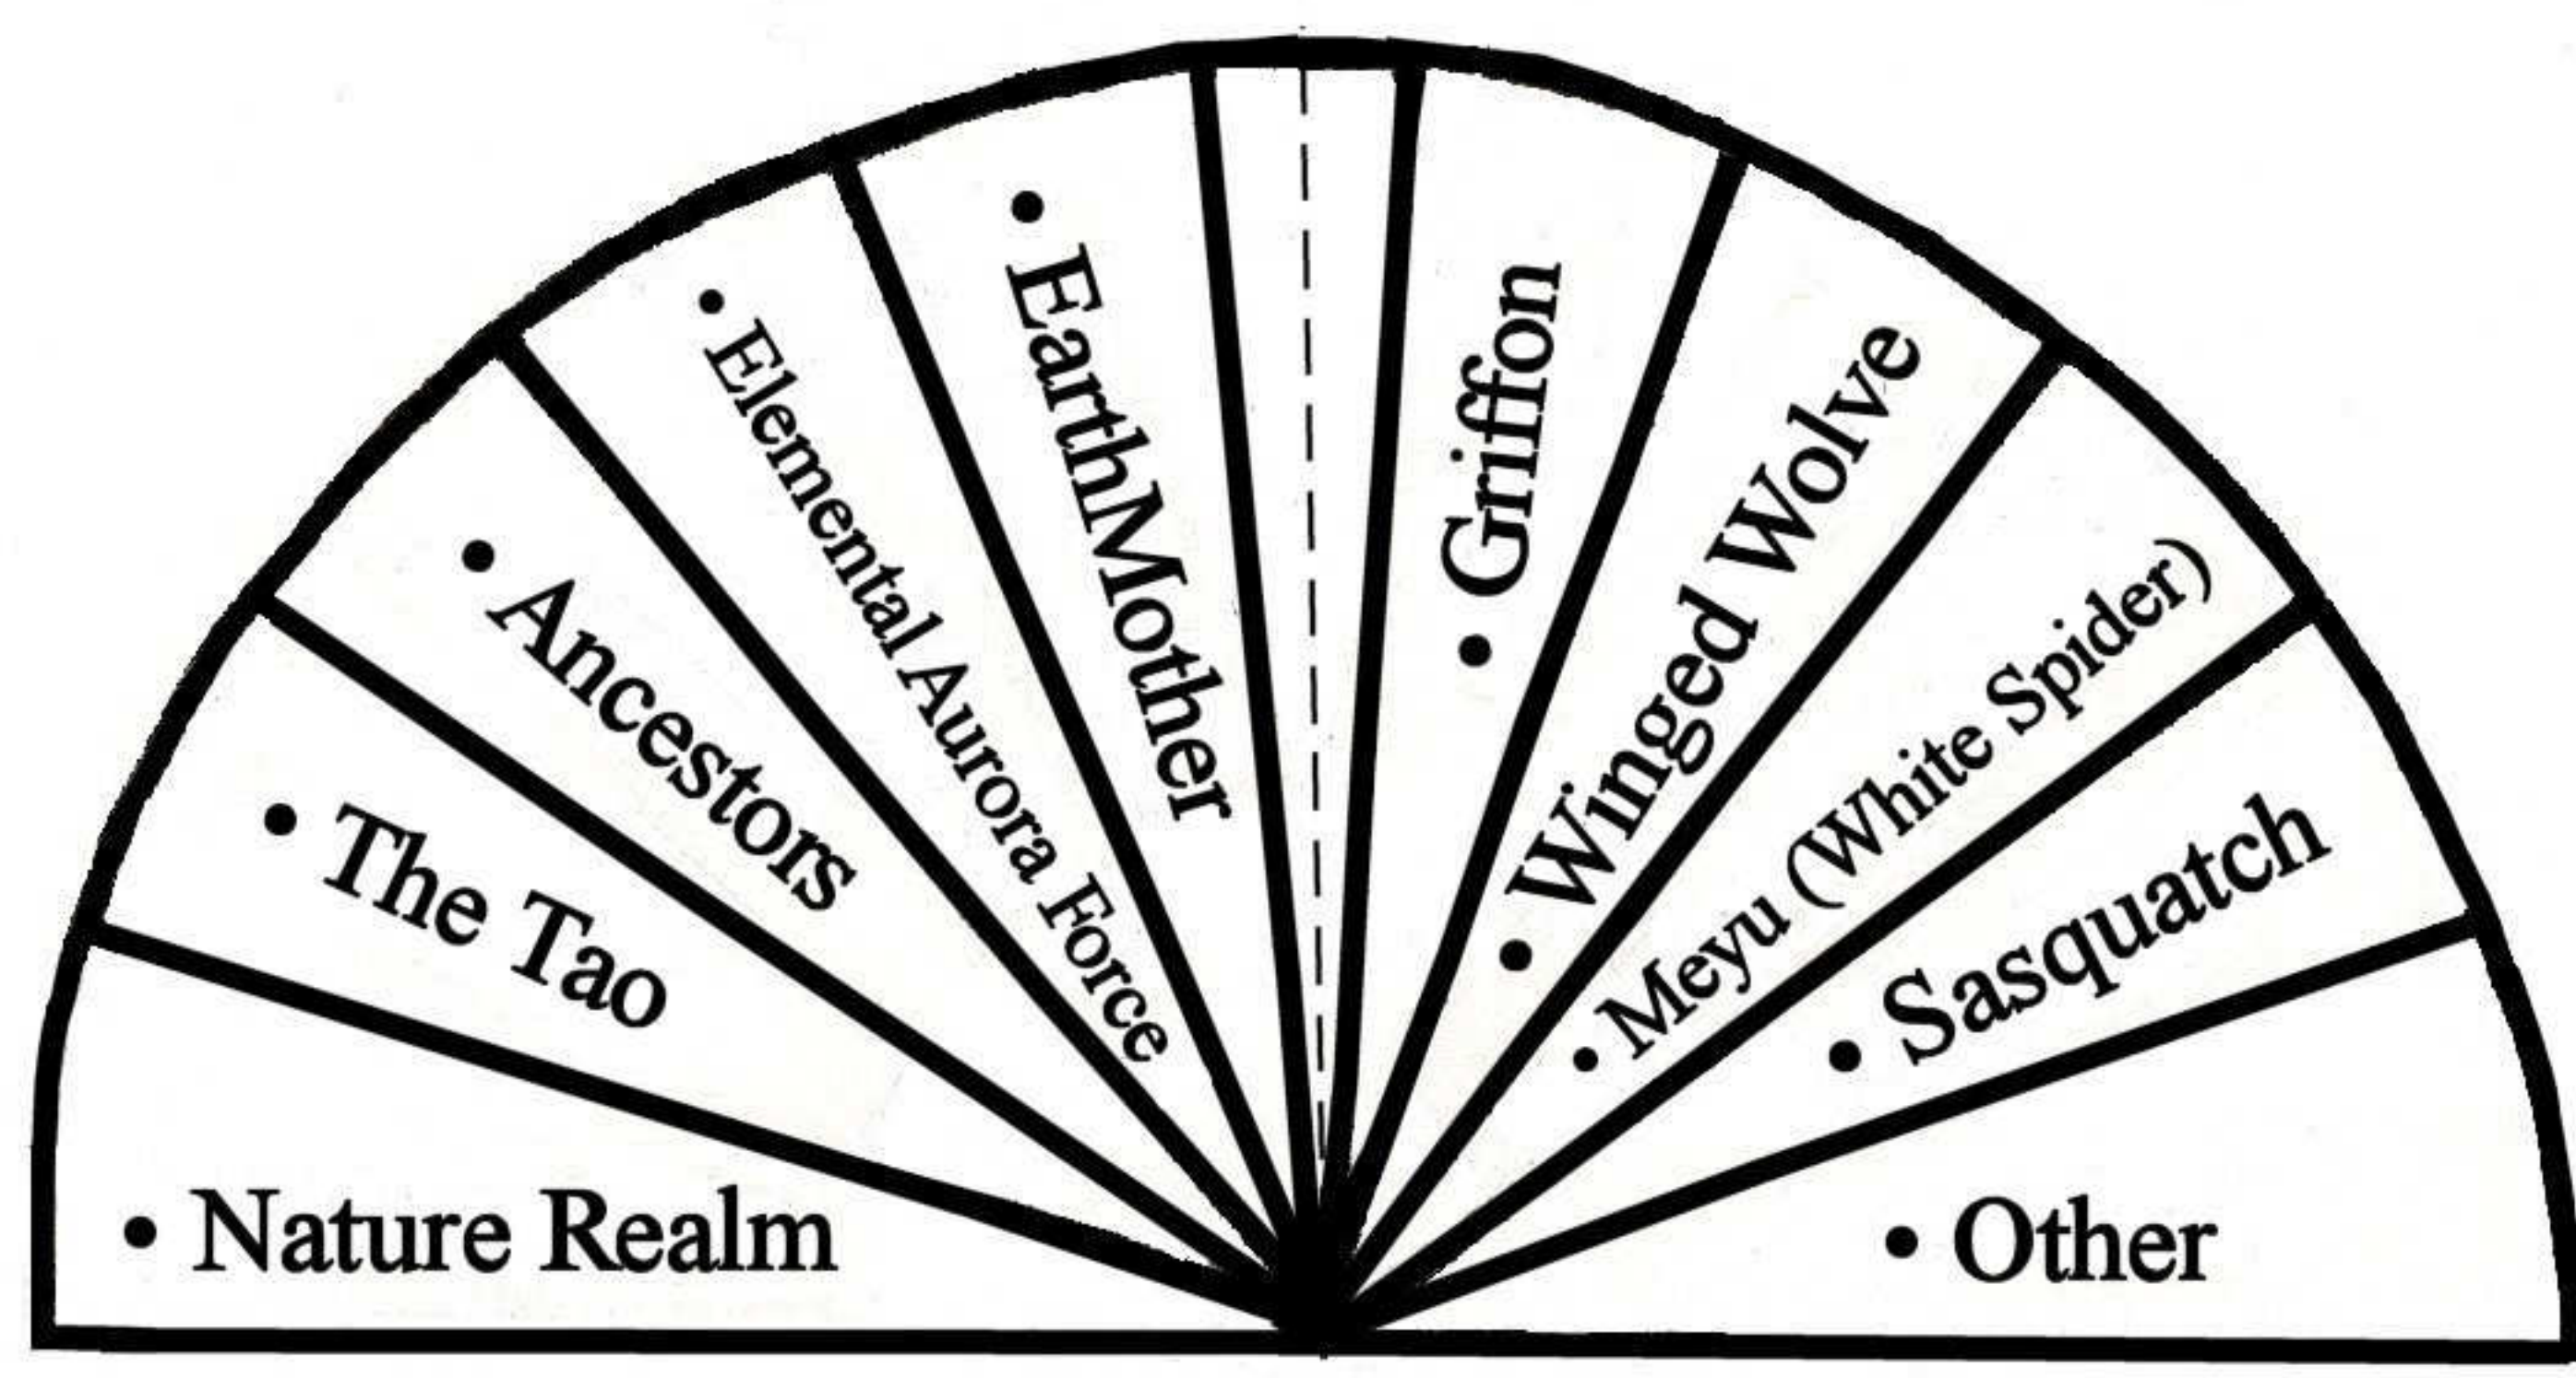

- Spiritual Ascension School
- Heart of the EarthMother
- Raising Maldek

- Ingest
- Drink
- Change
- Read
- Other

- Reptilian Interference List
- Etheric Checklist
- Other
- Local
- Travel
- Reptilian
- Intruder
- Entities
- Write
- Read
- Other

- Karma
- Implant
- Mech. Device
- Curse
- Spell
- Hex
- Entity Attach
- Other
- Nibiru
- Galaxy
- Universal
- Communing Wheel

Physical • Non-Physical

Symbolic • Literal

Language of Light

- Single Tones
- Dual Tones
- Tri Tones
- Quad Tones

Unity • Polarity

Multi- Dimensional & Multi-Creational Governance