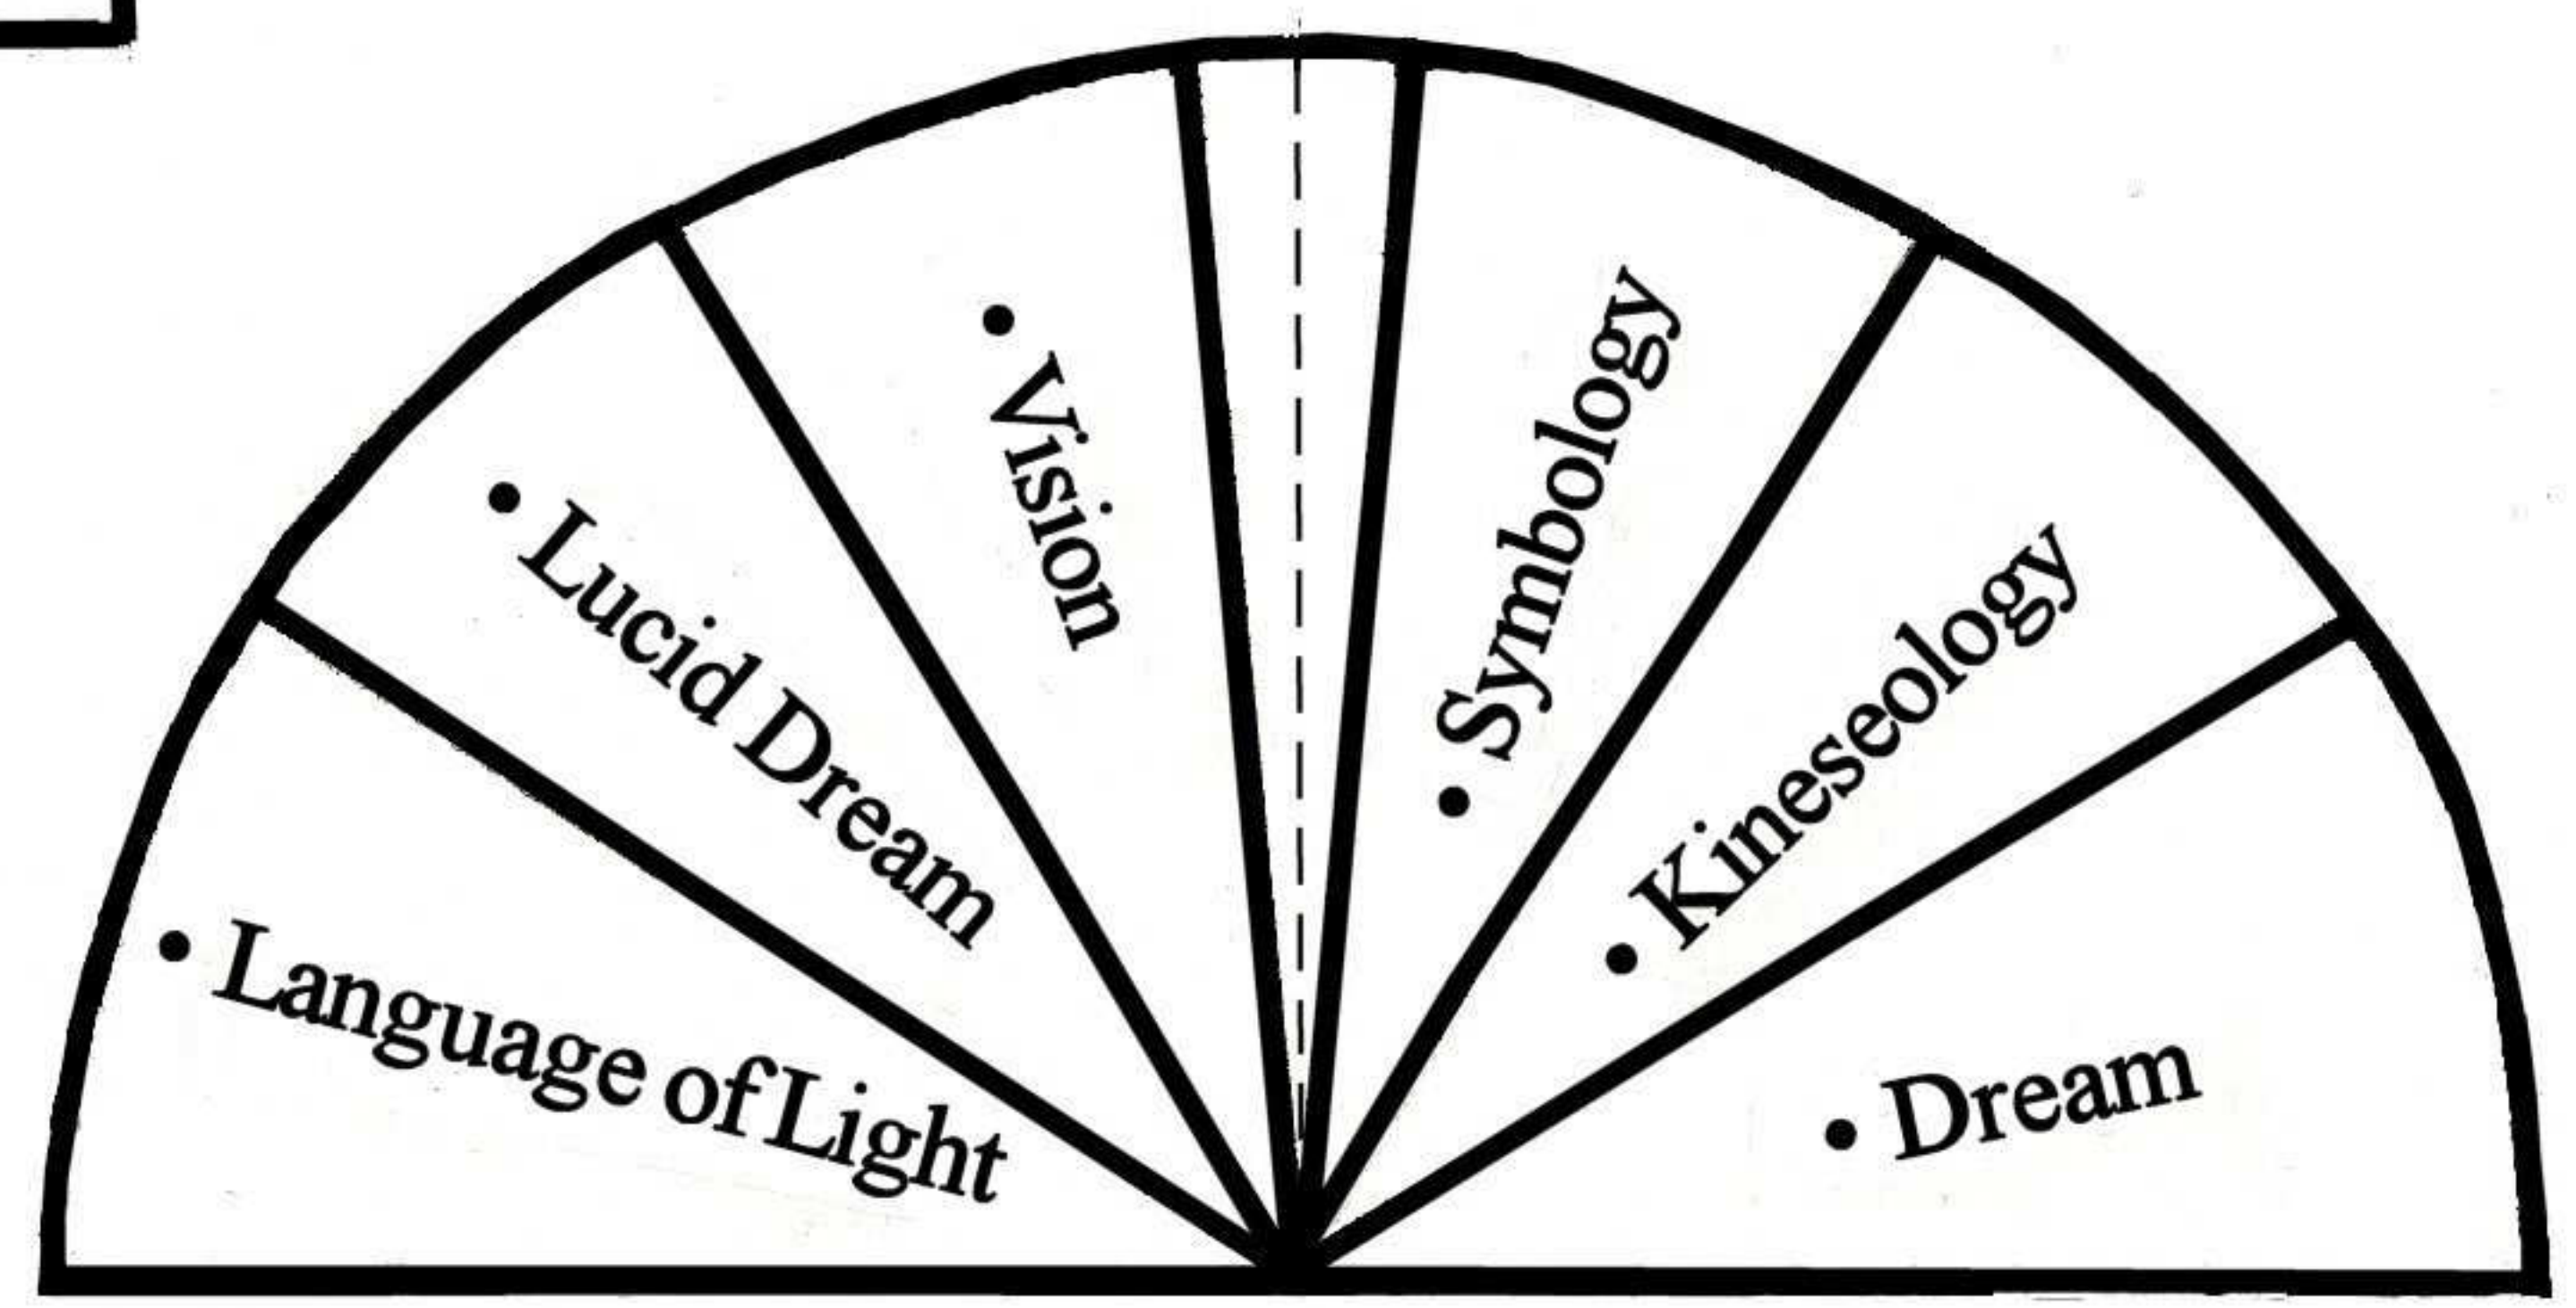

- Karma
- Implant
- Mech. Device
- Curse
- Spell
- Hex
- Entity Attach
- Other
- Nibiru
- Galaxy
- Universal
- Communing Wheel

Physical • Non-Physical

Symbolic • Literal

Language of Light

- Single Tones
- Dual Tones
- Tri Tones
- Quad Tones

Unity • Polarity

Multi- Dimensional & Multi-Creational Governance